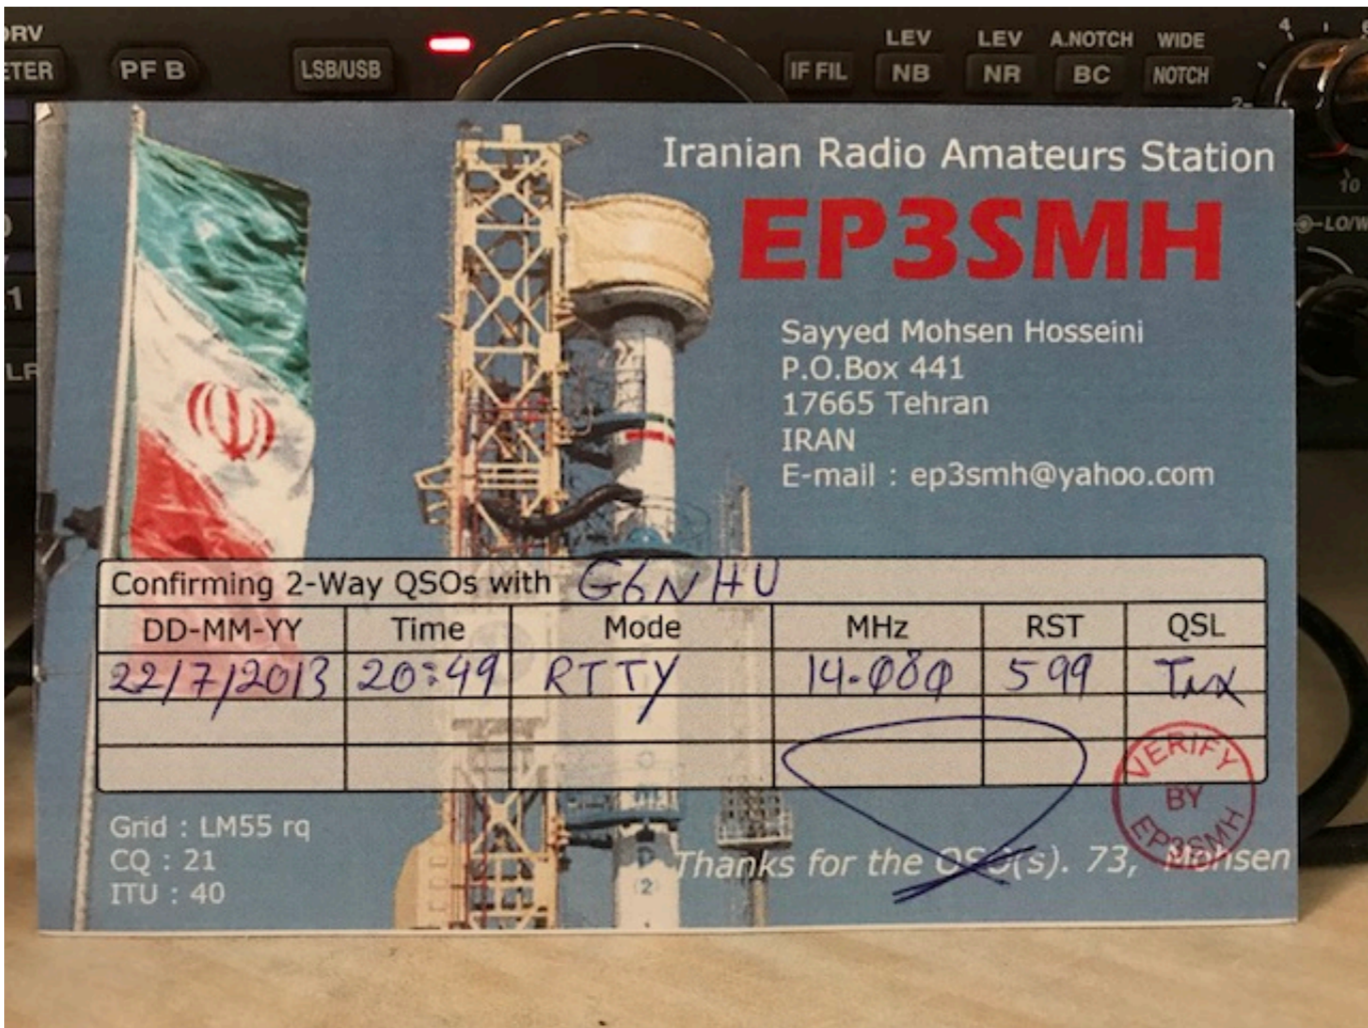

# Download

[Qsl Card Maker For Mac](#)

Download

---

Apple parallel software Aug 17, 2020

5 by 11 paper size Fortunately, since these are pdf files you can print them and have the page print with the fit to page option.. It is important to mention that hotkeys are also available for a better control over the entire process, but they cannot be reassigned.. Please provide the following information QSO Call Sign: Call Sign: Full Name: Address One: Address Two: City: State: Other State: Zip Code: Country: Address Location: Slashed Zeros? ARRL Logo: Logo Location: Cards Per Page: Box Pen Color: Box Brush Color: Additional Information Radio: Date: UTC: MHz: Mode: RST: MISC: You can display the optional data on all cards or on the first card only.. Freeware/aA simple-to-use application that allows users to create and print QSL cards, while offering the possibility to customize their layoutQSL Maker is a lightweight Windows application built specifically for helping radio station amateurs create their own QSL cards.. This will slightly reduce the size of the cards and allow them to be printed on whatever printer that you have.